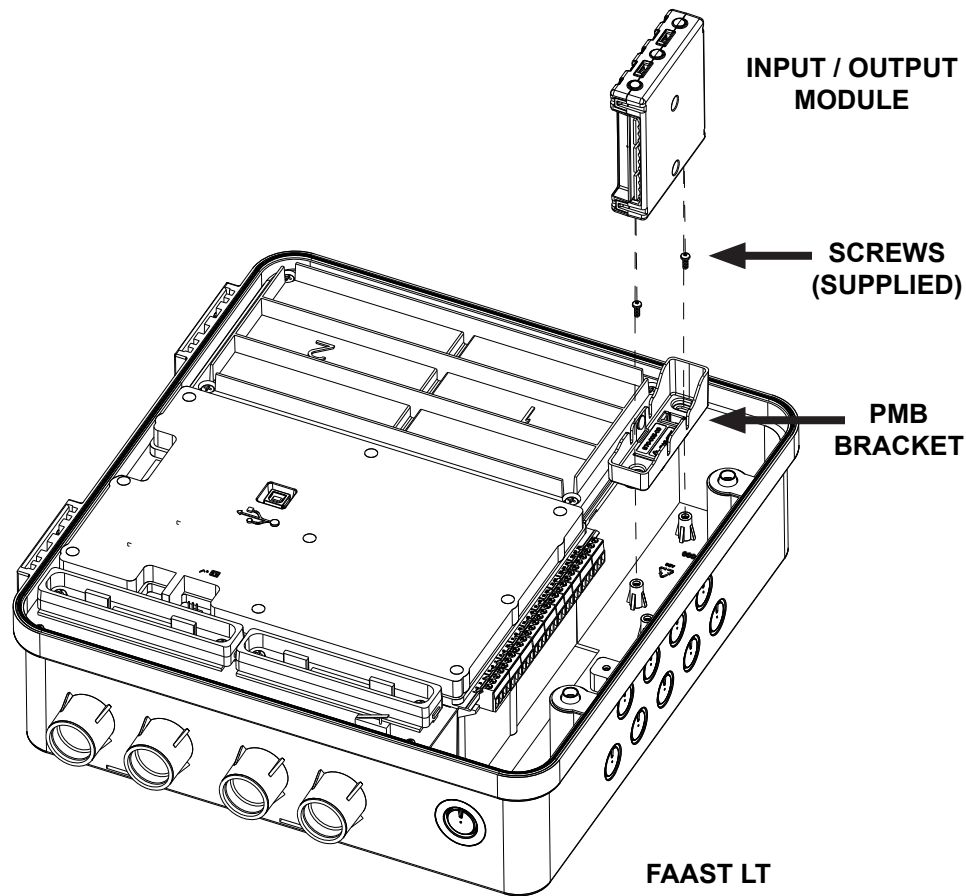

The F-LT-PMB Module Mounting Kit is an optional accessory for the FFAST LT range of aspirating detectors that allows an input / output module to be installed inside the FFAST LT unit. See below for installation procedure